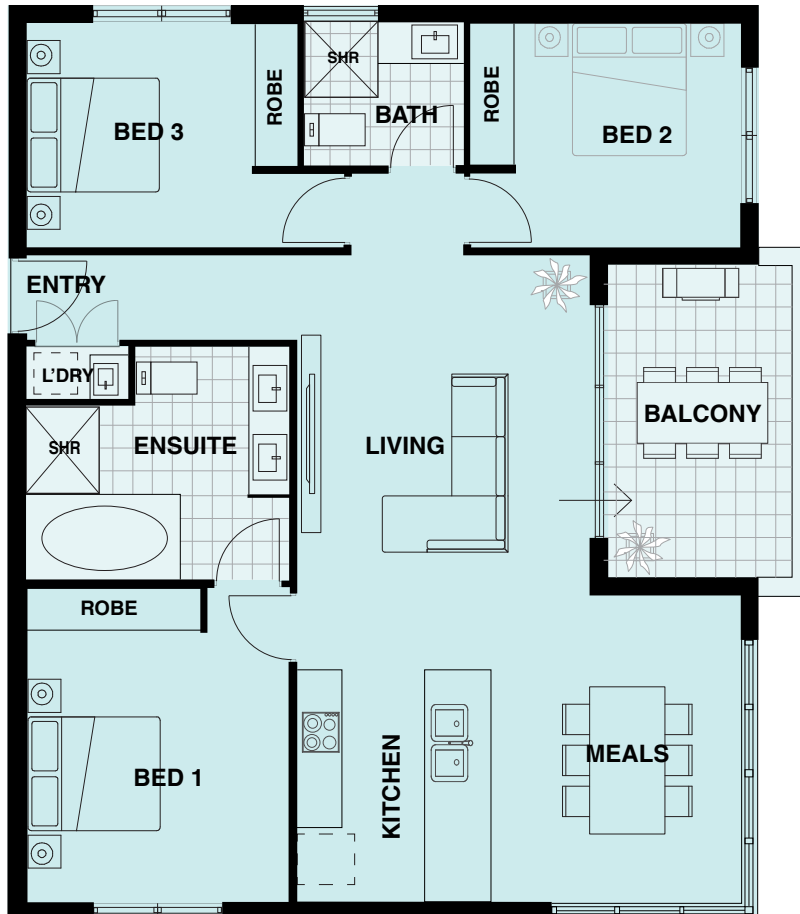

# SKYE

ONE SEVEN

## APARTMENT 42

### General Details

Bedrooms	3
Bathrooms	2
Carbays	2
Storeroom	1

### Areas

Balcony (sqm)	10
Living Area (sqm)	112