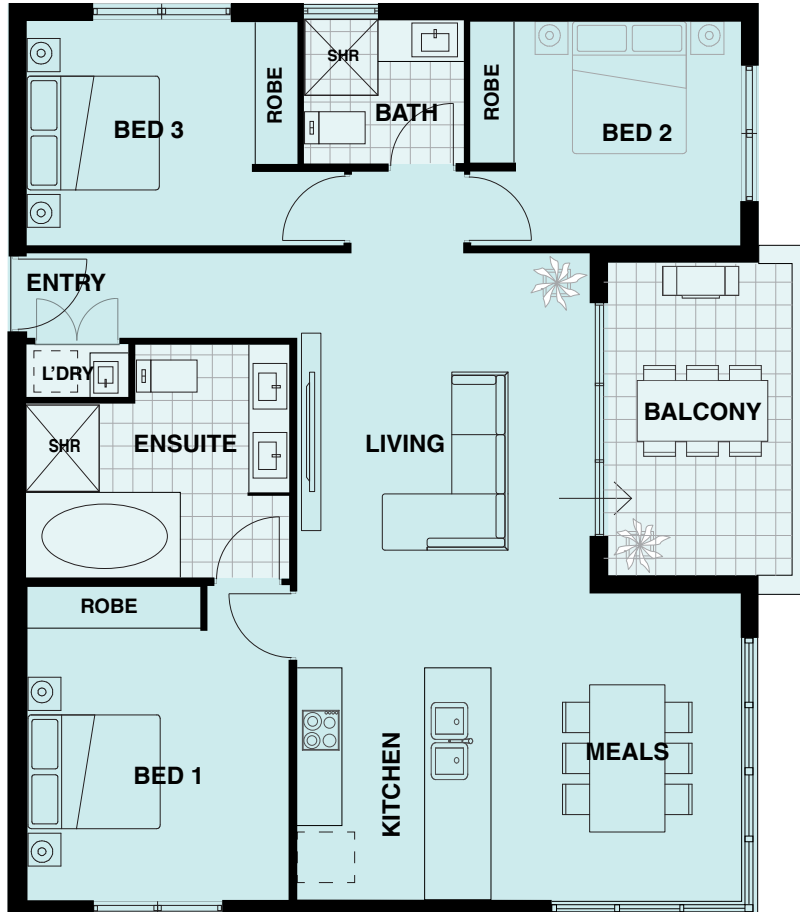

SKYE

ONE SEVEN

APARTMENT 42

General Details

| | |
|-----------|---|
| Bedrooms | 3 |
| Bathrooms | 2 |
| Carbays | 2 |
| Storeroom | 1 |

Areas

| | |
|-------------------|-----|
| Balcony (sqm) | 10 |
| Living Area (sqm) | 112 |

Disclaimer & General Notes:

- Variations from plan may apply
- Areas shown above may be subject to variation
- Furniture is indicative only
- Shape and configuration of balconies, doors, windows, condensers and ducts may differ from those illustrated
- Please note: Plans are not to scale