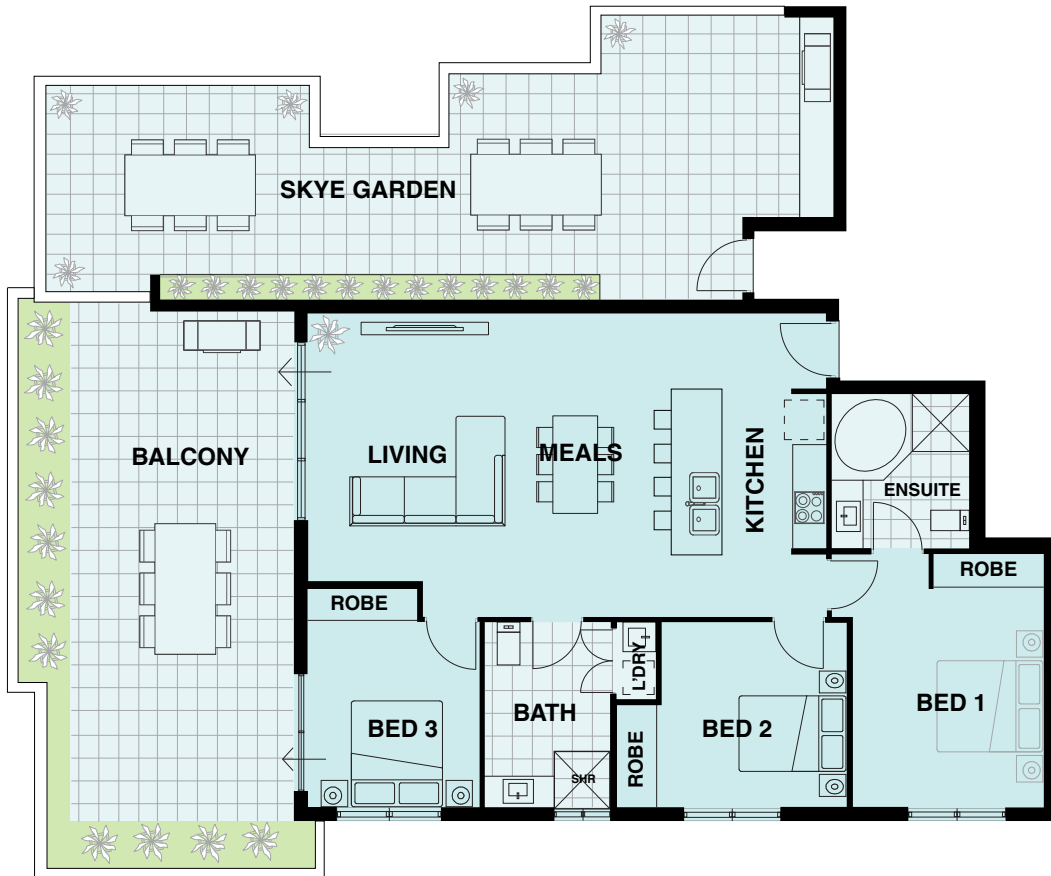

# SKYE

ONE SEVEN

## APARTMENT 40

### General Details

Bedrooms	3
Bathrooms	2
Carbays	2
Storeroom	1

### Areas

Balcony (sqm)	46
Living Area (sqm)	120