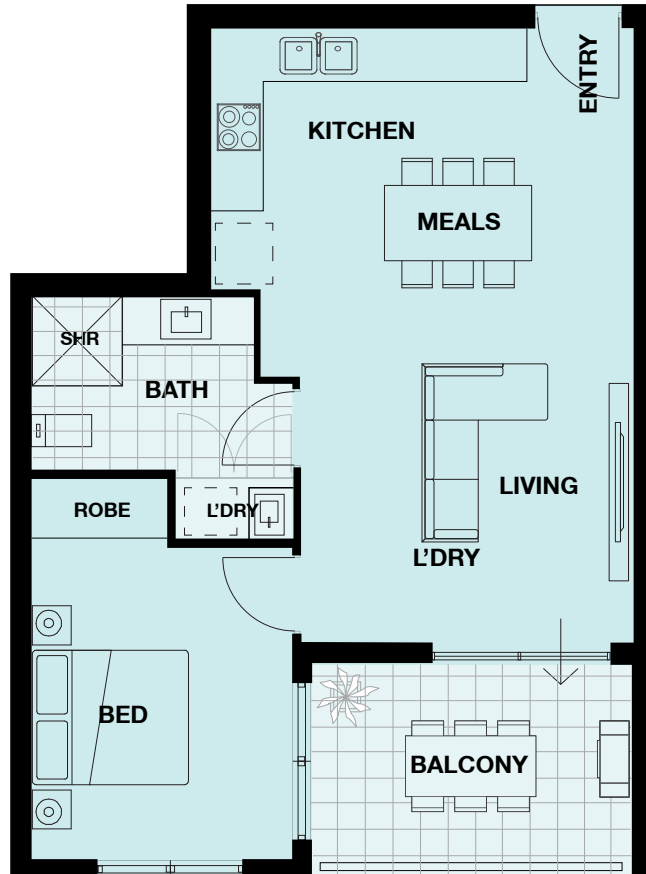

SKYE

ONE SEVEN

APARTMENT 10 | 17 | 24 | 30 | 36

General Details

Bedrooms	1
Bathrooms	1
Carbays	1
Storeroom	1

Areas

Balcony (sqm)	9
Living Area (sqm)	57

Disclaimer & General Notes:

- Variations from plan may apply
- Areas shown above may be subject to variation
- Furniture is indicative only
- Shape and configuration of balconies, doors, windows, condensers and ducts may differ from those illustrated
- Please note: Plans are not to scale