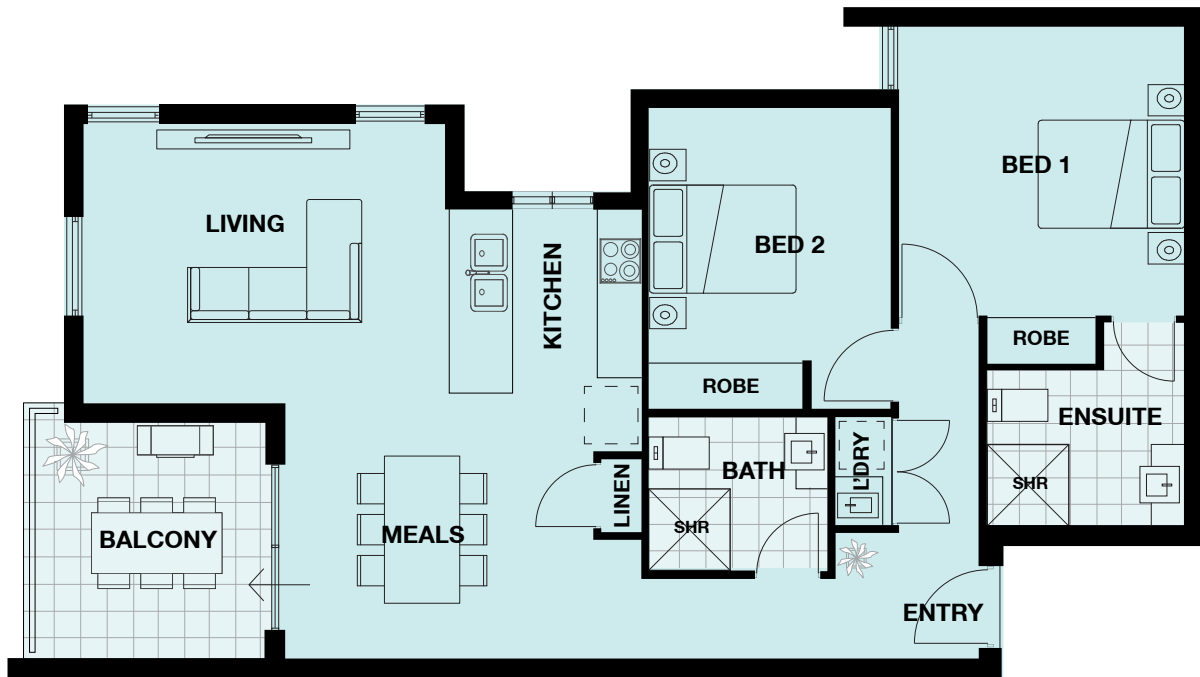

SKYE

ONE SEVEN

APARTMENT 29 | 35

General Details

Bedrooms	2
Bathrooms	2
Carbays	1
Storeroom	1

Areas

Balcony (sqm)	9
Living Area (sqm)	90

Disclaimer & General Notes:

- Variations from plan may apply
- Areas shown above may be subject to variation
- Furniture is indicative only
- Shape and configuration of balconies, doors, windows, condensers and ducts may differ from those illustrated
- Please note: Plans are not to scale