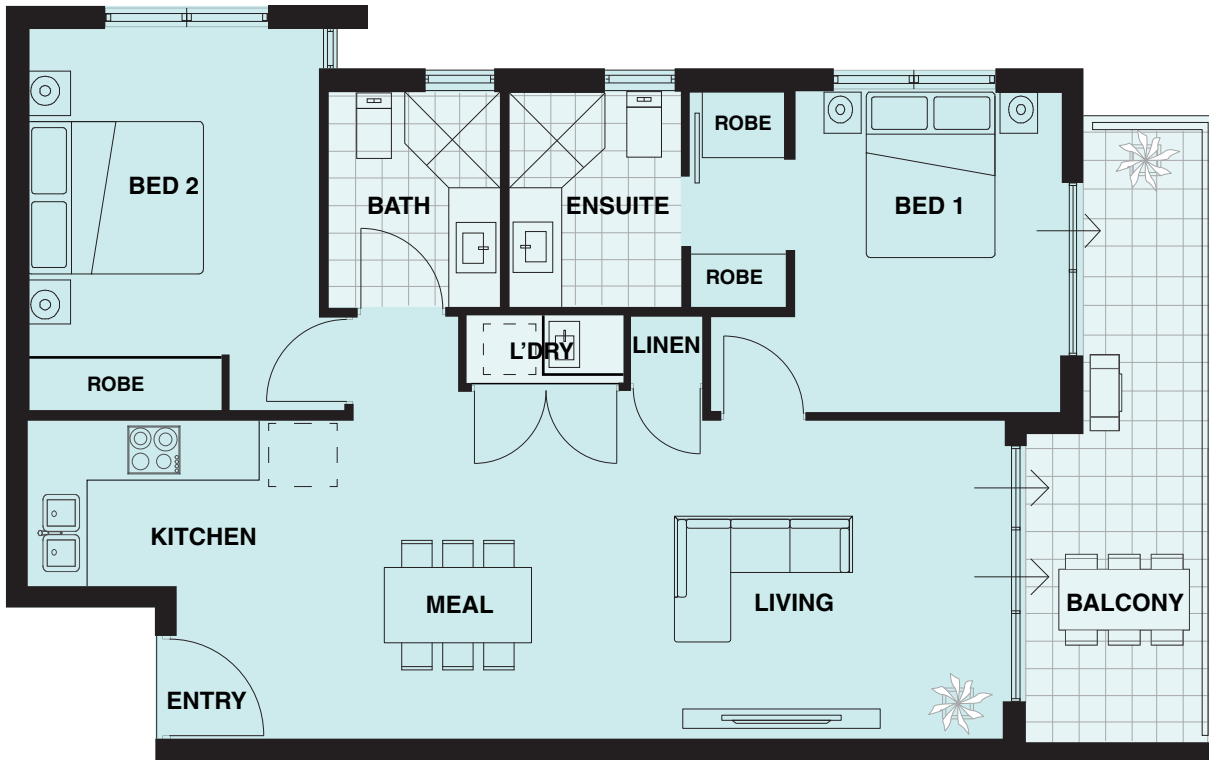

## APARTMENT 32 | 38

### General Details

Bedrooms	2
Bathrooms	2
Carbays	1
Storeroom	1