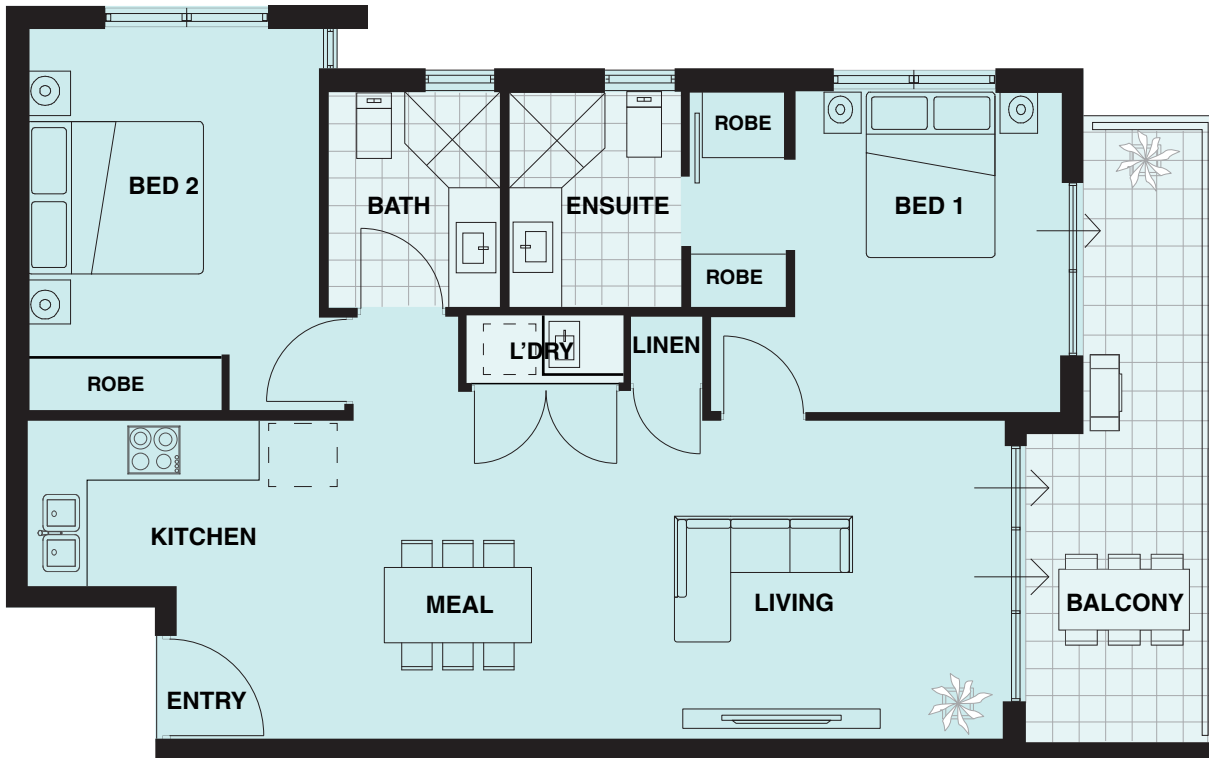

SKYE

ONE SEVEN

APARTMENT 32 | 38

General Details

Bedrooms	2
Bathrooms	2
Carbays	1
Storeroom	1

Areas

Balcony (sqm)	11
Living Area (sqm)	82

Disclaimer & General Notes:

- Variations from plan may apply
- Areas shown above may be subject to variation
- Furniture is indicative only
- Shape and configuration of balconies, doors, windows, condensers and ducts may differ from those illustrated
- Please note: Plans are not to scale