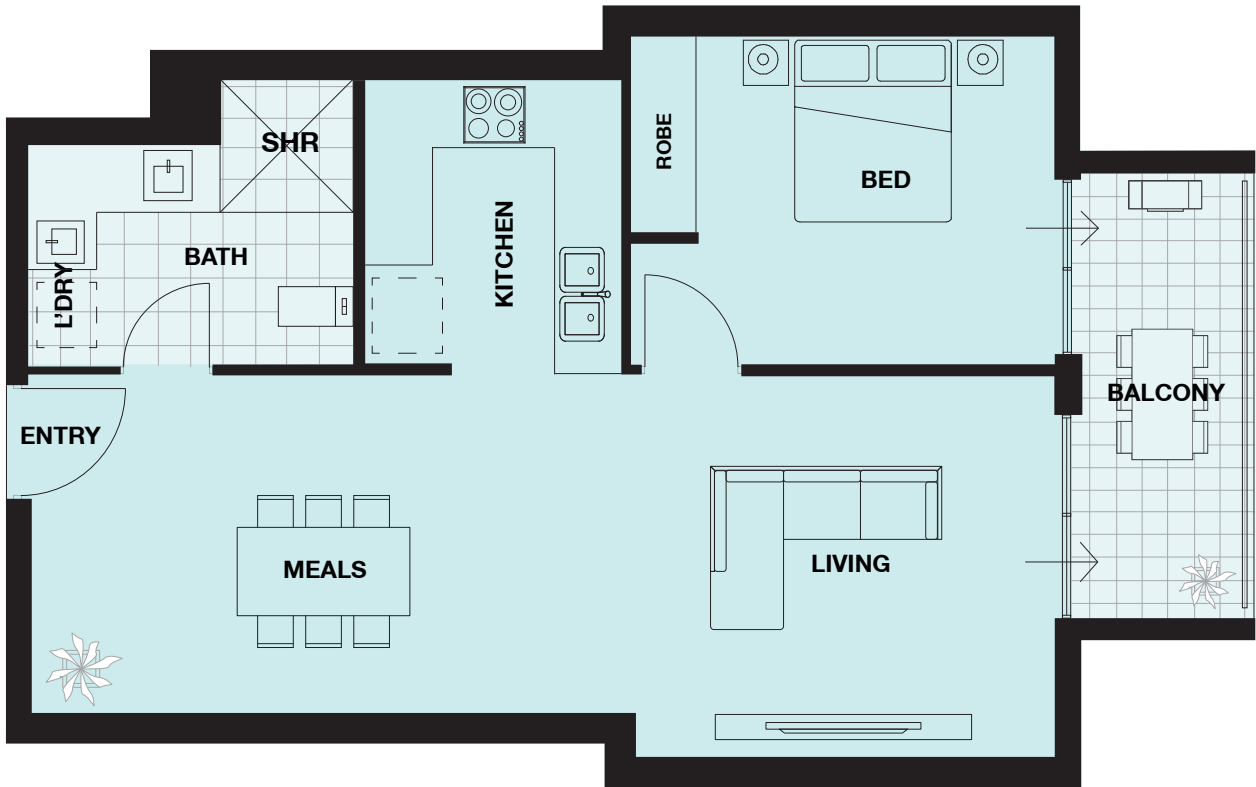

SKYE

ONE SEVEN

APARTMENT 13 | 20

General Details

Bedrooms	1
Bathrooms	1
Carbays	1
Storeroom	1

Areas

Balcony (sqm)	7
Living Area (sqm)	61

Disclaimer & General Notes:

- Variations from plan may apply
- Areas shown above may be subject to variation
- Furniture is indicative only
- Shape and configuration of balconies, doors, windows, condensers and ducts may differ from those illustrated
- Please note: Plans are not to scale