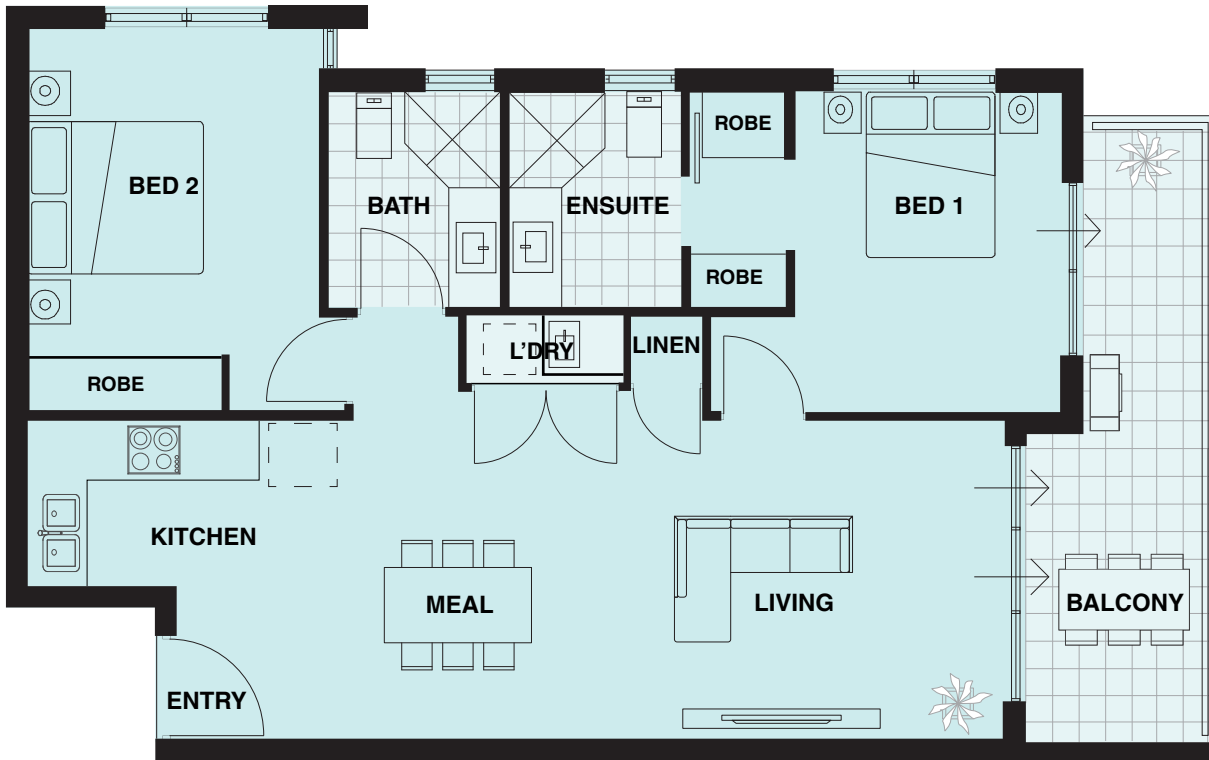

SKYE

ONE SEVEN

APARTMENT 26

General Details

Bedrooms 2

Bathrooms 2

Carbays 1

Storeroom 1

Areas

Balcony (sqm) 11

Living Area (sqm) 80

Disclaimer & General Notes:

- Variations from plan may apply
- Areas shown above may be subject to variation
- Furniture is indicative only
- Shape and configuration of balconies, doors, windows, condensers and ducts may differ from those illustrated
- Please note: Plans are not to scale