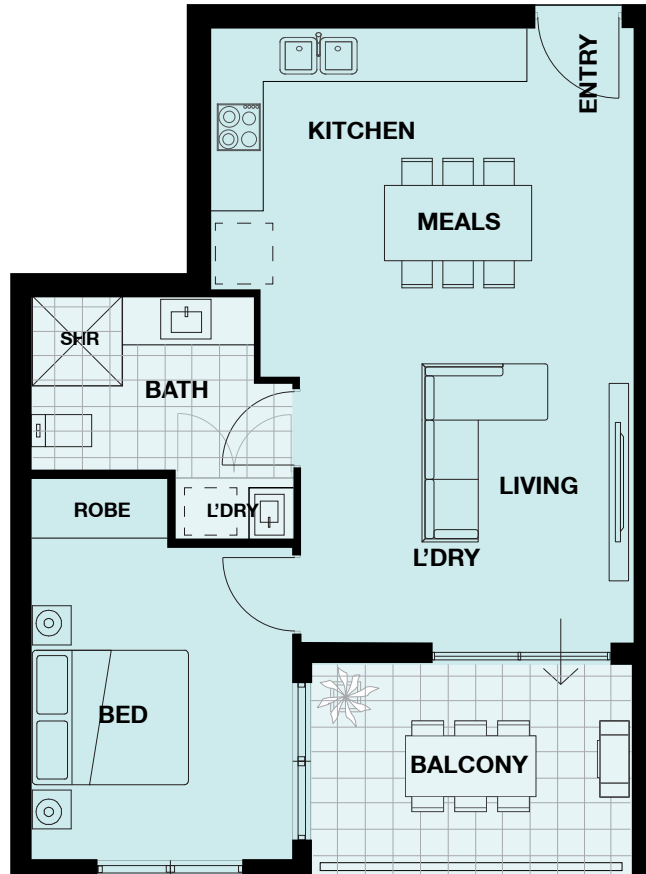

# SKYE

ONE SEVEN

## APARTMENT 10 | 17 | 24 | 30 | 36

### General Details

Bedrooms	1
Bathrooms	1
Carbays	1
Storeroom	1

### Areas

Balcony (sqm)	9
Living Area (sqm)	57