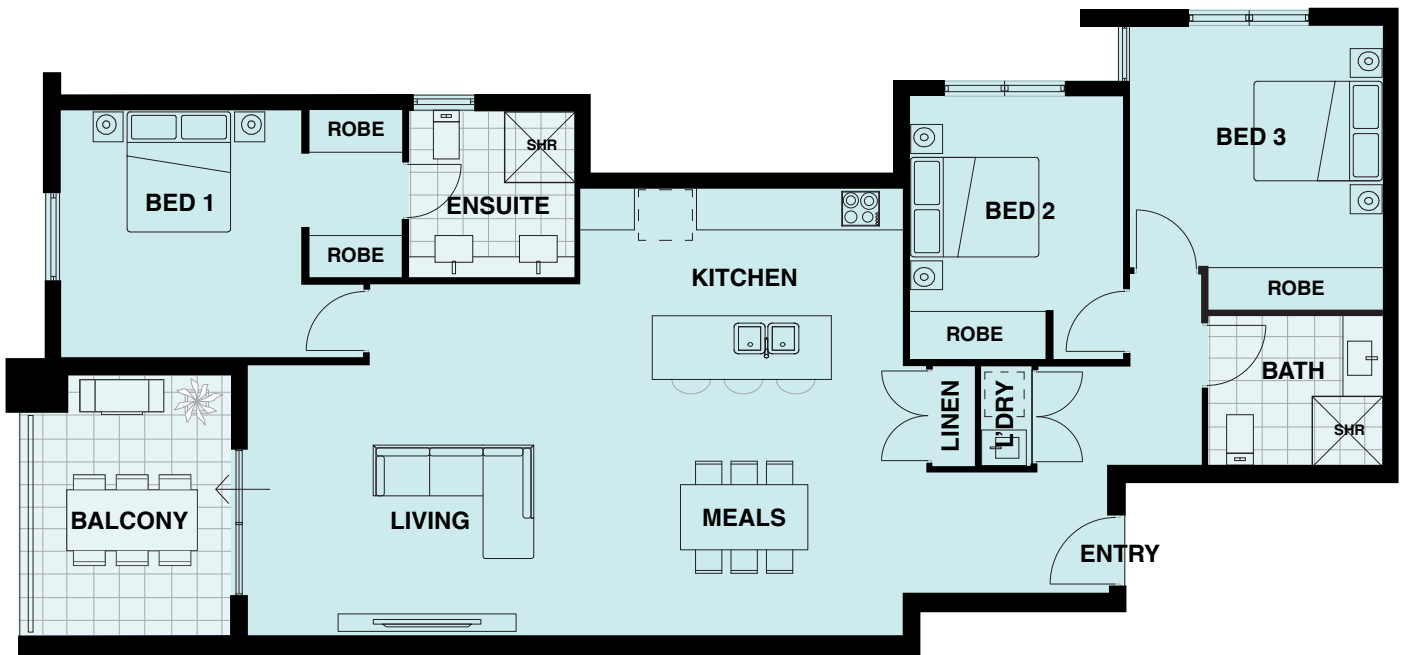

SKYE

ONE SEVEN

APARTMENT 9 | 16

General Details

Bedrooms 3

Bathrooms 2

Carbays 1

Storeroom 1

Areas

Balcony (sqm) 11

Living Area (sqm) 126

Disclaimer & General Notes:

- Variations from plan may apply
- Areas shown above may be subject to variation
- Furniture is indicative only
- Shape and configuration of balconies, doors, windows, condensers and ducts may differ from those illustrated
- Please note: Plans are not to scale