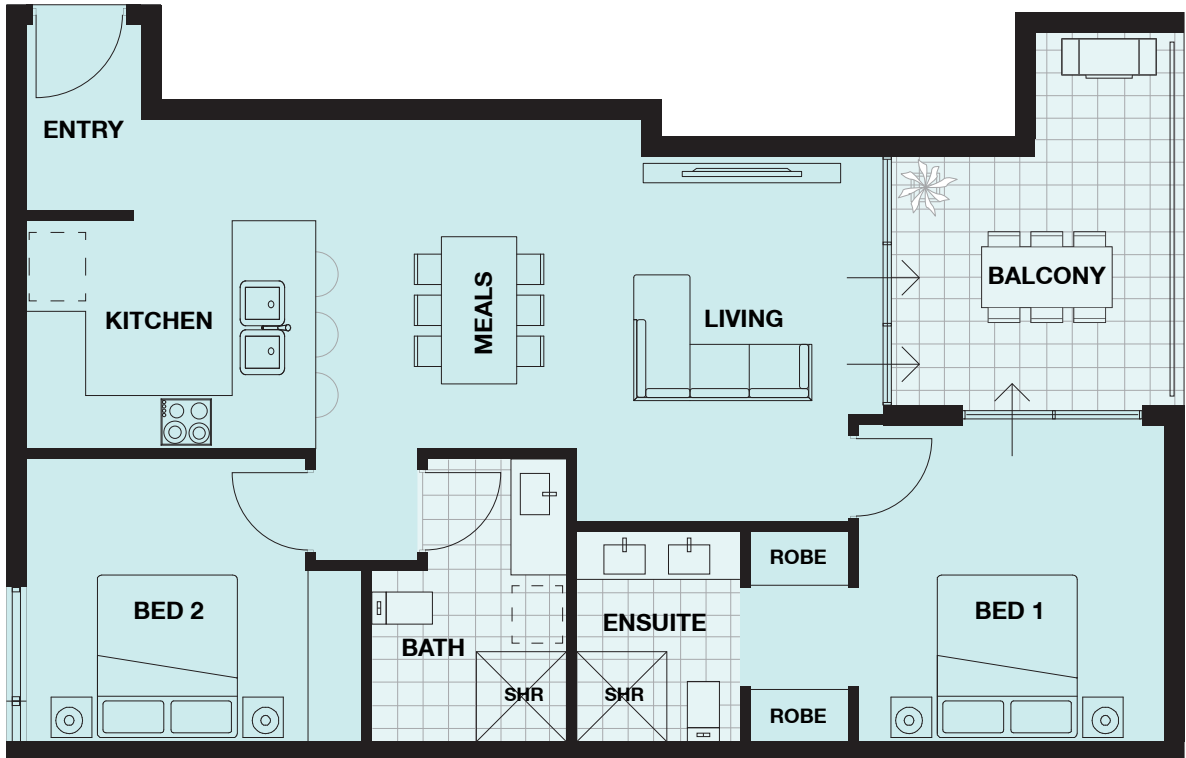

SKYE

ONE SEVEN

APARTMENT 14 | 21

General Details

Bedrooms	2
Bathrooms	2
Carbays	1
Storeroom	1

Areas

Balcony (sqm)	11
Living Area (sqm)	83

Disclaimer & General Notes:

- Variations from plan may apply
- Areas shown above may be subject to variation
- Furniture is indicative only
- Shape and configuration of balconies, doors, windows, condensers and ducts may differ from those illustrated
- Please note: Plans are not to scale