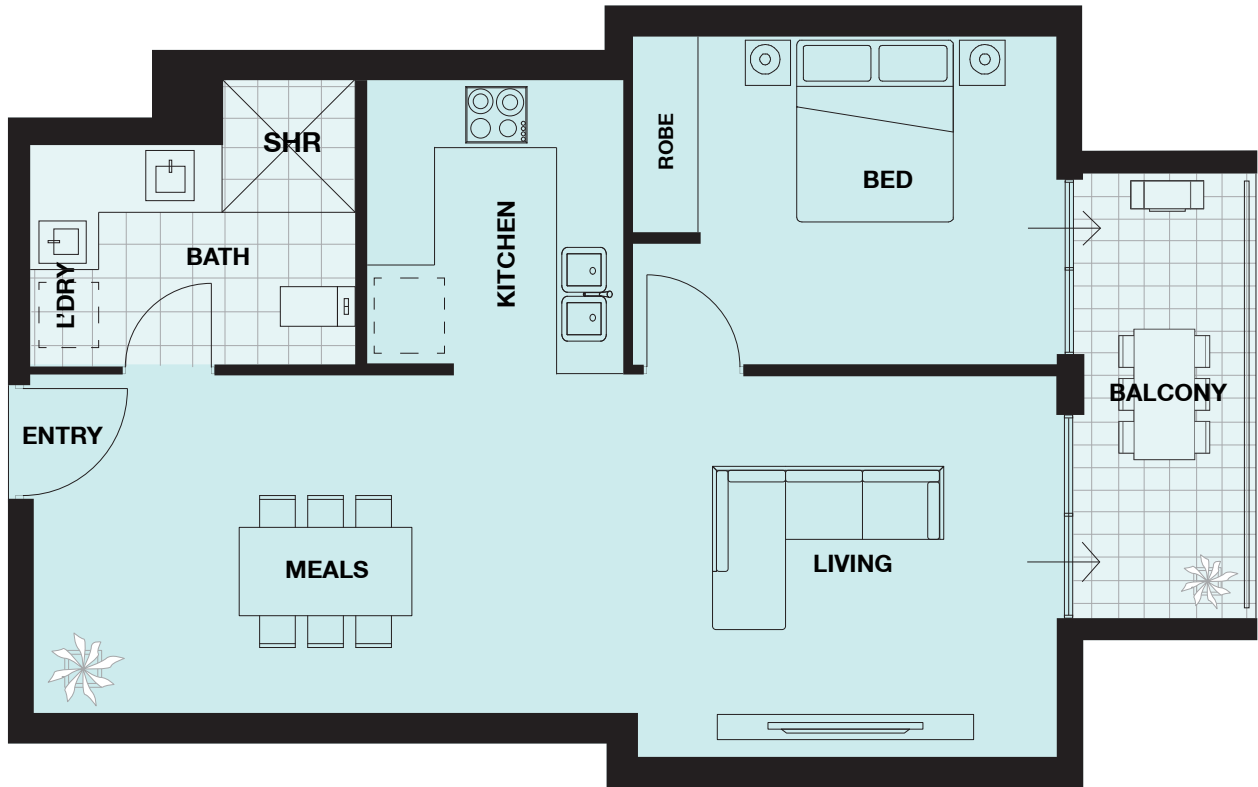

SKYE

ONE SEVEN

APARTMENT 13 | 20

General Details

Bedrooms	1
Bathrooms	1
Carbays	1
Storeroom	1

Areas

Balcony (sqm)	7
Living Area (sqm)	61

Disclaimer & General Notes:

- Variations from plan may apply
- Areas shown above may be subject to variation
- Furniture is indicative only
- Shape and configuration of balconies, doors, windows, condensers and ducts may differ from those illustrated
- Please note: Plans are not to scale