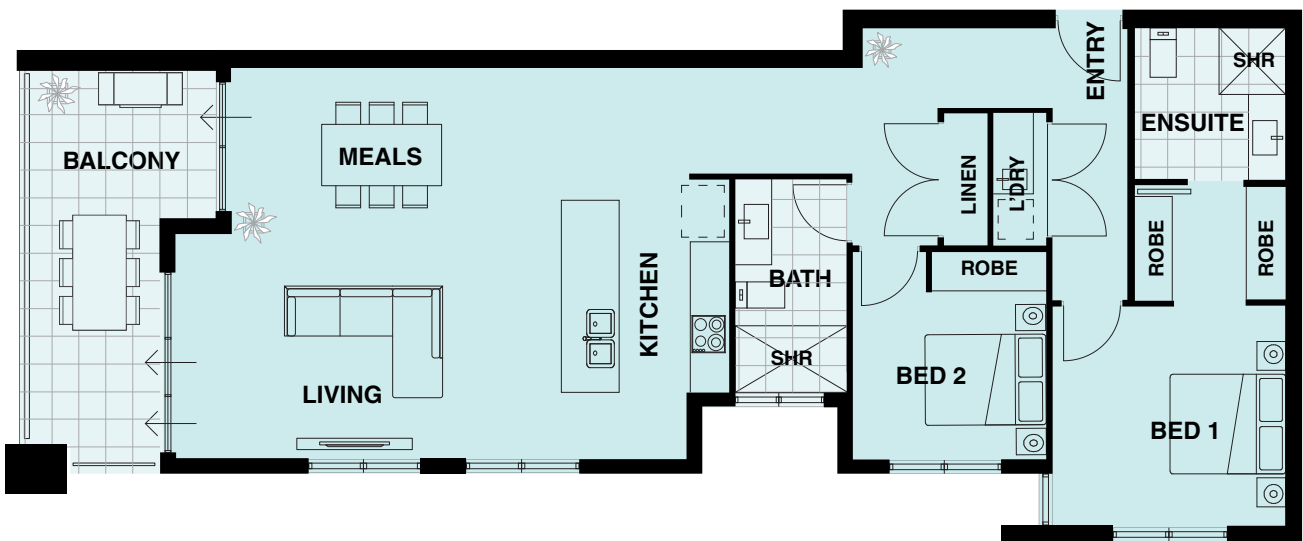

SKYE

ONE SEVEN

APARTMENT 8

General Details

Bedrooms 2

Bathrooms 2

Carbays 1

Storeroom 1

Areas

Balcony (sqm) 115

Living Area (sqm) 15

Disclaimer & General Notes:

- Variations from plan may apply
- Areas shown above may be subject to variation
- Furniture is indicative only
- Shape and configuration of balconies, doors, windows, condensers and ducts may differ from those illustrated
- Please note: Plans are not to scale