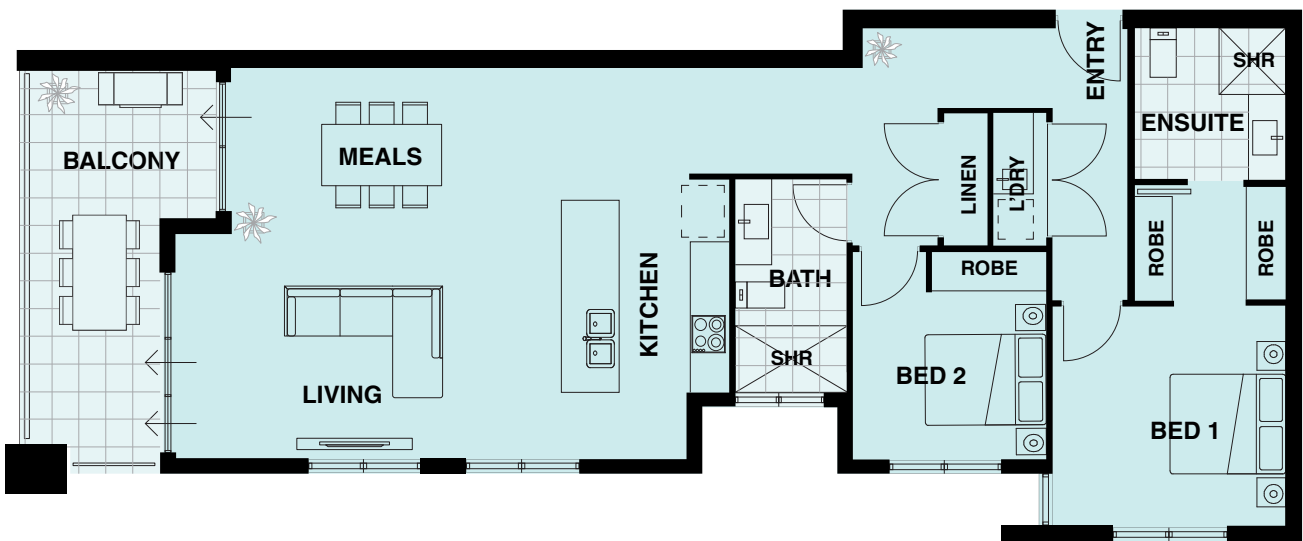

## APARTMENT 8

### General Details

Bedrooms 2

Bathrooms 2

Carbays 1

Storeroom 1

### Areas

Balcony (sqm) 115

Living Area (sqm) 15